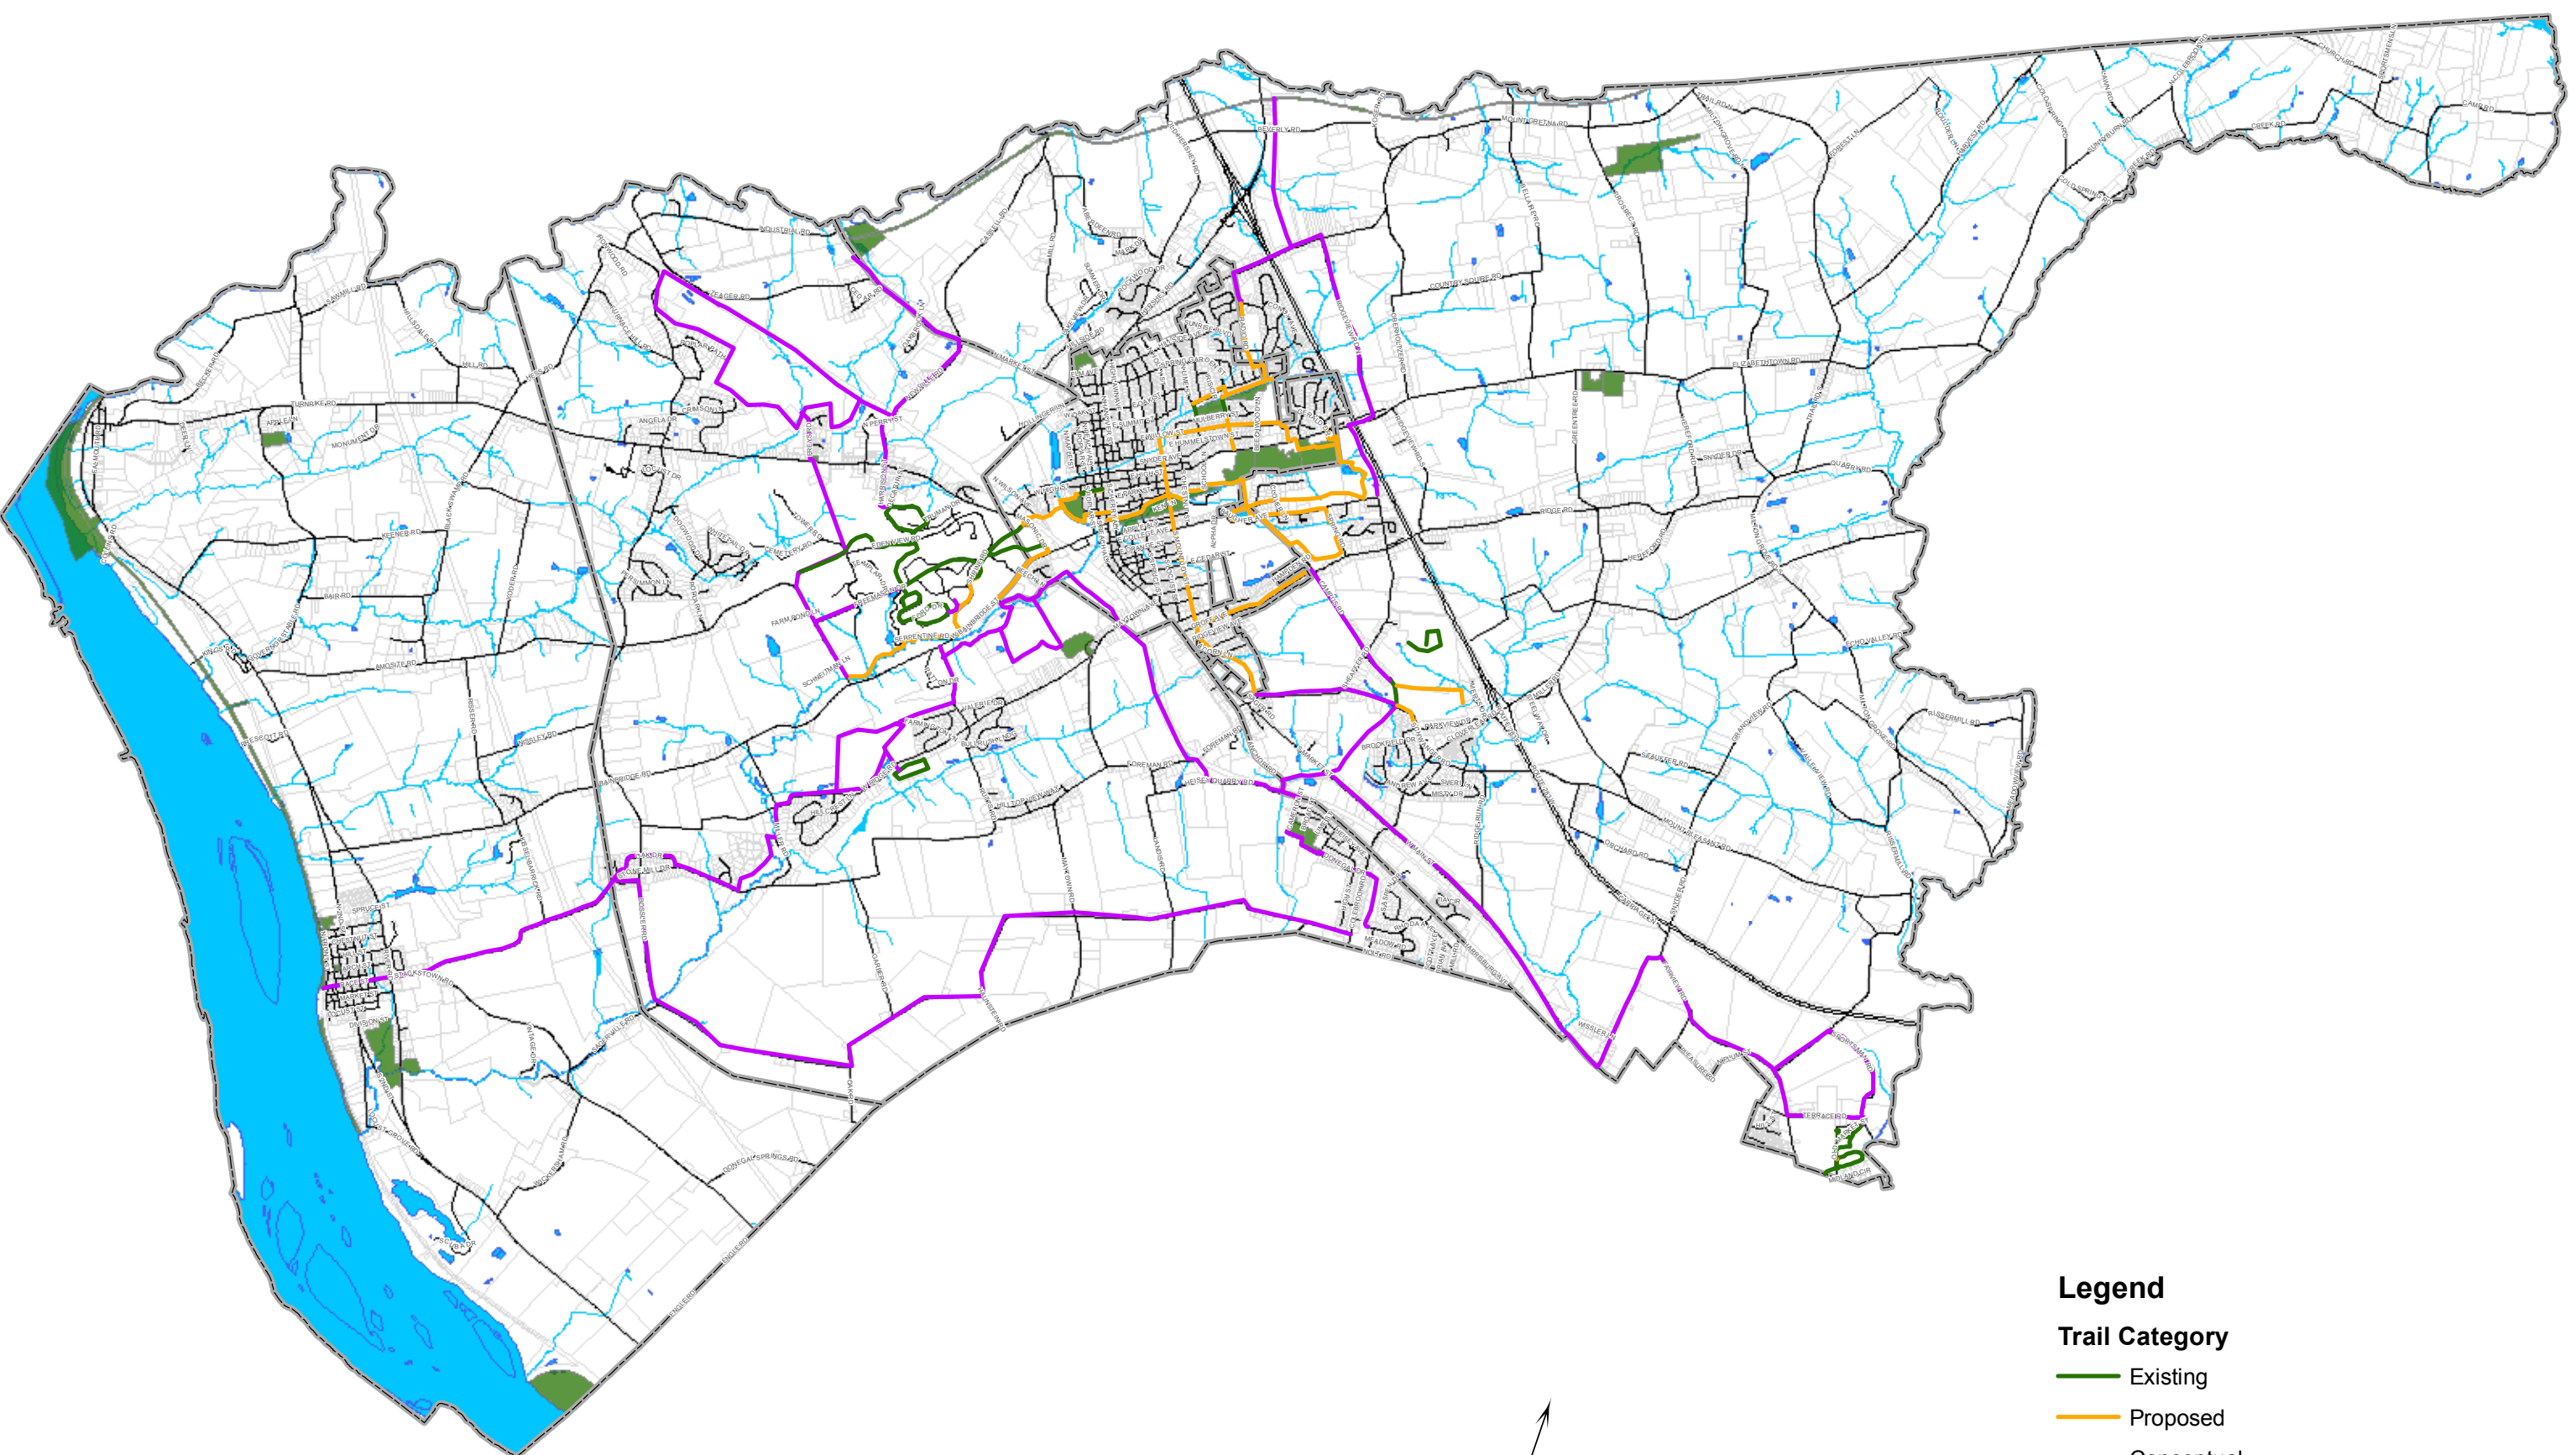

Regional Strategic Plan

Regional Trails

Legend

Trail Category

- Existing
- Proposed
- Conceptual
- Municipal Boundary
- Existing Park and Recreation Facilities