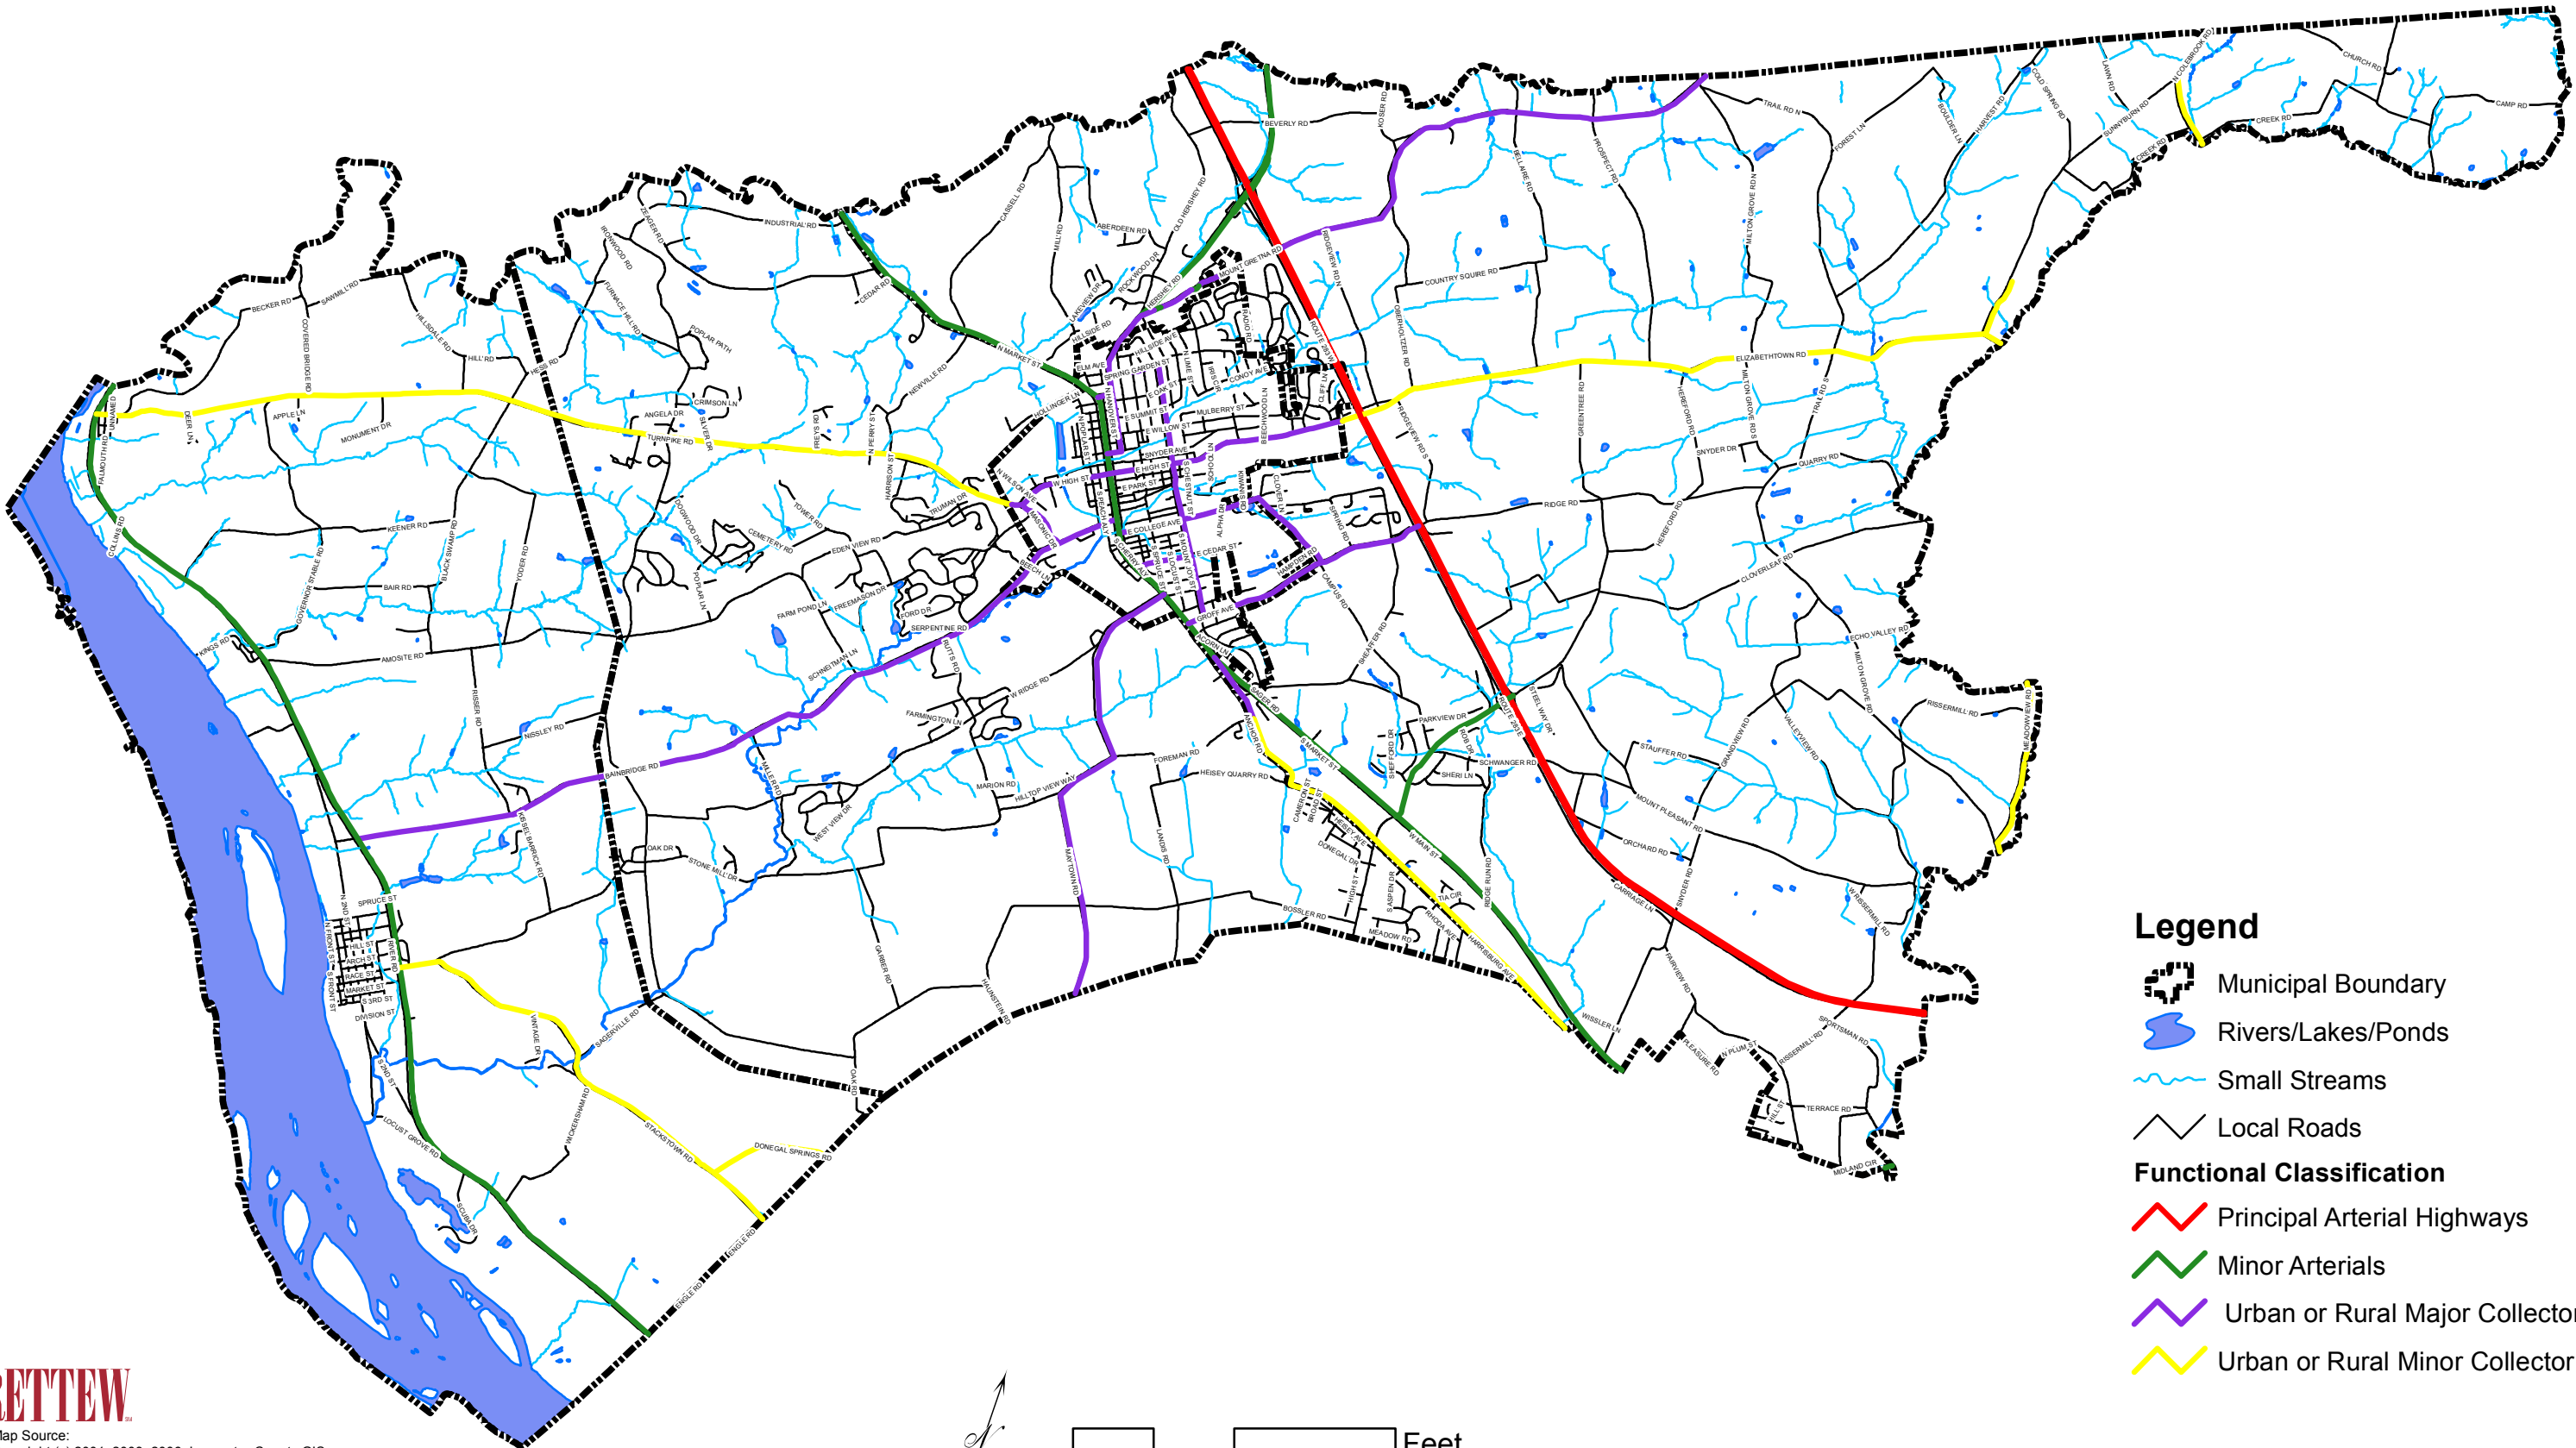

Regional Strategic Plan

Road Functional Classification

Legend

- Municipal Boundary
- Rivers/Lakes/Ponds
- Small Streams
- Local Roads

Functional Classification

- Principal Arterial Highways
- Minor Arterials
- Urban or Rural Major Collector
- Urban or Rural Minor Collector